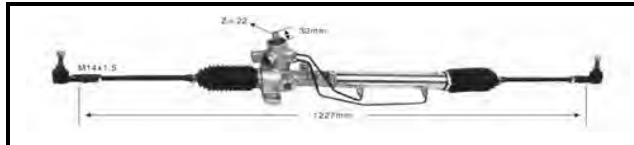

SEAT

Seat Cordoba
OEM: 1H1422055
LIZARTE: 01.96.2980